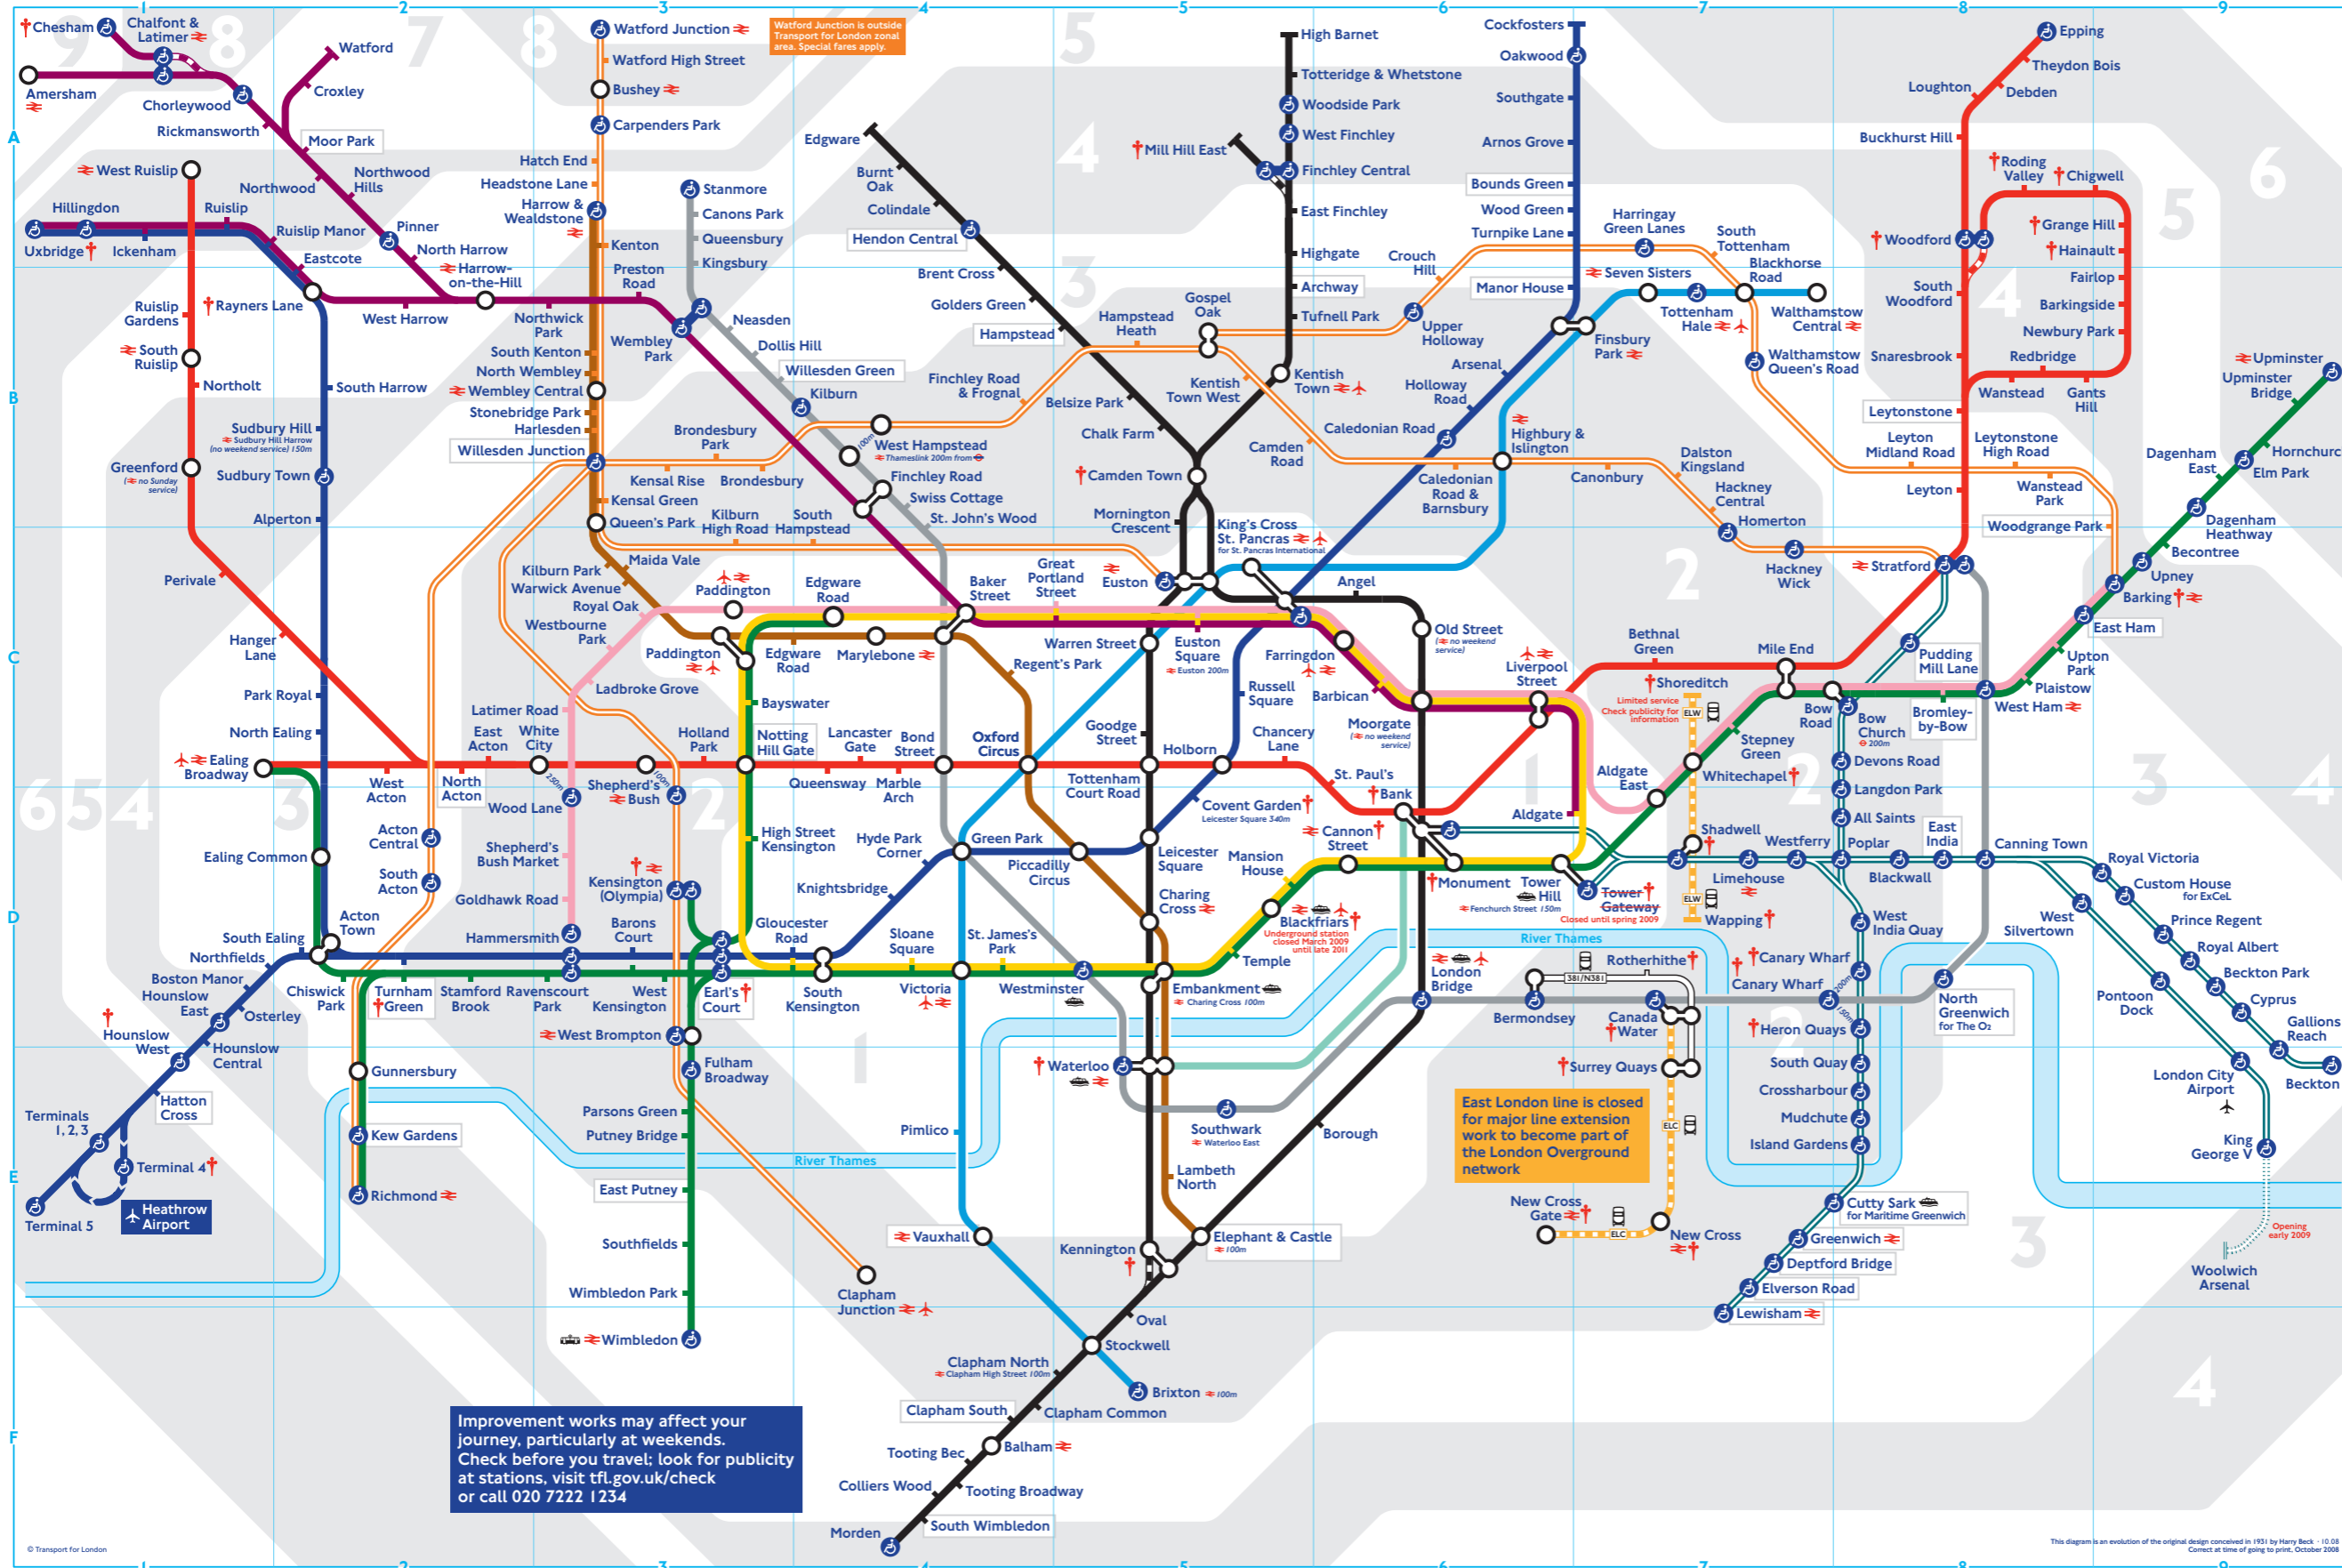

## Key to lines + Check before you travel

- Bakerloo** No special arrangements.
  - Central** The service between Woodford - Hainault operates until approximately 2400. Due to escalator replacement work avoid interchange at Bank except with Waterloo & City line.
  - Circle** Cannon Street open until 2100 Mondays to Fridays. Open Saturdays 0730 to 1930. Closed Sundays.
  - District** Cannon Street open until 2100 Mondays to Fridays. Open Saturdays 0730 to 1930. Closed Sundays. Earl's Court - Kensington (Olympic) 0700 to 2345 Mondays to Saturdays. 0800 to 2345 Sundays. Turnham Green is also served by Piccadilly line trains early mornings and late evenings.
  - East London** The East London line is closed. Use replacement buses or alternative Tube and DLR routes via zone 2.
  - Hammersmith & City** No service Whitechapel - Barking early morning or late evening Mondays to Saturdays or all day Sundays.
  - Jubilee** There is step free interchange between Canary Wharf Underground and DLR stations and Heron Quays DLR station at street level.
  - Metropolitan** For Chesham, change at Chalfont & Latimer on most trains.
  - Northern** Except during weekday peak hours, all trains to/from Morden run via Bank - for the Charing Cross branch, change at Kennington. For journeys to and from Mill Hill East at off-peak times, change at Finchley Central. On Sundays between 1300 and 1700, Camden Town is open for interchange and exit only. Due to escalator replacement work avoid interchange at Bank except with DLR services.
  - Piccadilly** No service Uxbridge - Rayners Lane in the early mornings. Heathrow Terminal 4 station open Mondays to Saturdays until 2345 only. Sundays until 2315. Trains via Terminal 4 may stop there for up to 8 minutes before continuing to Terminals 1, 2, 3. Turnham Green is served by Piccadilly line trains early mornings and late evenings. Avoid the crowds at Covent Garden station by taking a short walk there from nearby Holborn (9 minutes), Leicester Square (6 minutes) or Charing Cross (11 minutes walk). Hounslow West is step-free for wheelchair users only.
  - Victoria** No special arrangements.
  - Waterloo & City** Mondays - Fridays 0615-2148. Saturdays 0800-1830. Closed Sundays and public holidays.
  - Overground** No special arrangements.
  - DLR** Tower Gateway station closed until spring 2009.
- Major escalator work is taking place at Bank and Monument stations. Avoid interchange between lines wherever possible. Please check before you travel.